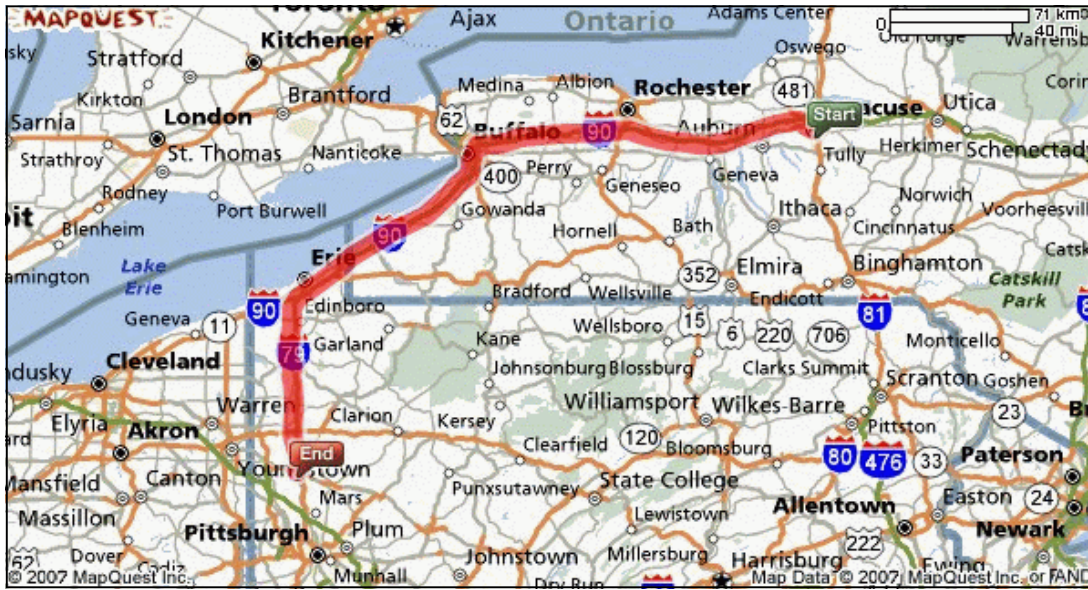

Directions to Landsknecht ♦ palooza

Approximate Driving Time

**5 hours
9 minutes**

Approximate Miles

321.07 miles

From the North (Syracuse, NEW YORK)

From: Syracuse, NY	To: 205 Currie Rd Slippy Rock, PA 16057-4527
---------------------------	---

-  Merge onto I-90 W via EXIT 1 toward BUFFALO (Portions toll) (Crossing into PENNSYLVANIA). 231.4 mi
-  Merge onto I-79 S via EXIT 22A toward PITTSBURGH 78.8 mi
-  Take the US-422 W exit- EXIT 99- toward NEW CASTLE. 0.2 mi
-  Turn LEFT onto US-422 W / BENJAMIN FRANKLIN HWY 0.4 mi
-  Turn RIGHT onto CURRIE RD. 0.9 mi